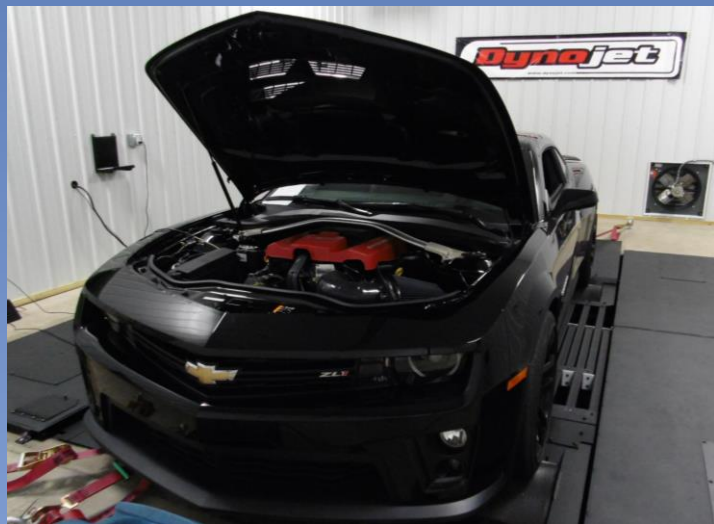

# CUSTOM ZL-1 CAMARO

## VEHICLE:

Camaro ZL-1

## SERVICES BY BEI:

- *BEI Custom Camshaft Package*
- *ATI Damper*
- *ATI Overdrive Pulley*
- *LPE Supercharger Pulley*
- *Airaid Intake*
- *160 t-stat*

**RESULTING IN**  
**605 RWHP!**

**BAKER ENGINEERING INC.**